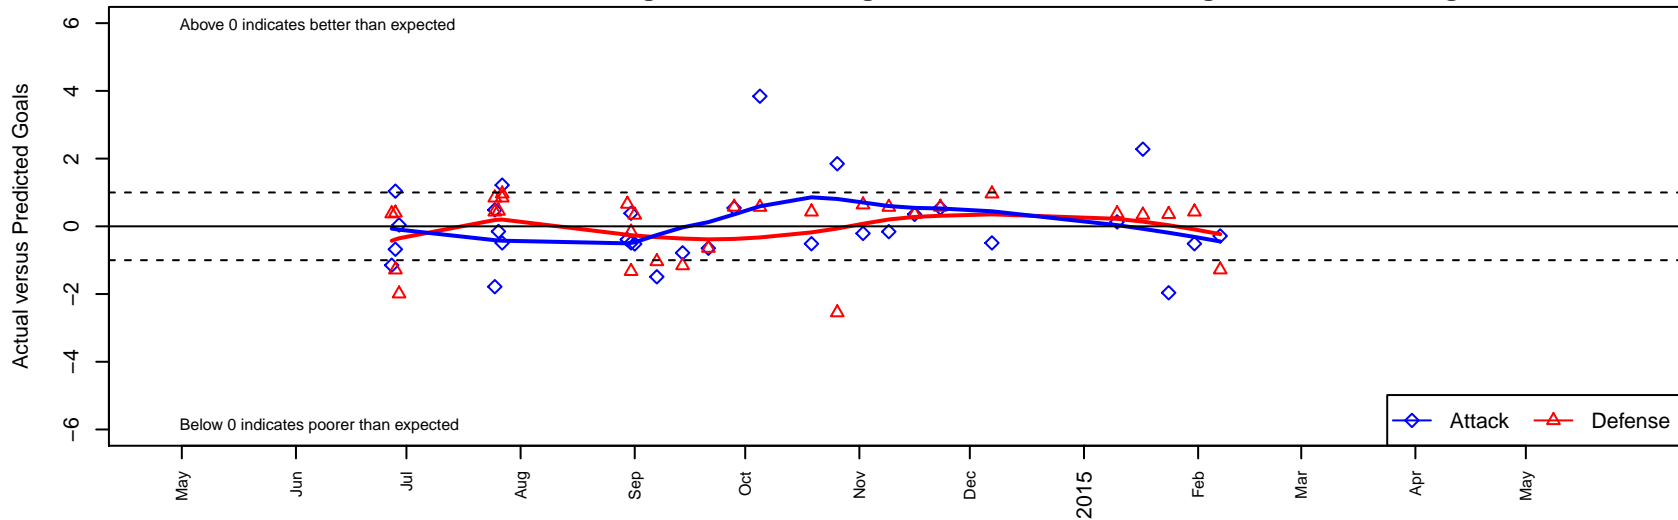

Seattle United NE Blue B97

Seattle United Regional
 Seattle, WA
 B97 total strength=1756
 attack=25.36 defense=29.69
 fall league = NPSL B17D1

alt names used:
 Seattle United B97 NE Blue
 Seattle United NE B97 Blue
 Seattle United NE B97 Blue

Venues played:
 2014 Clash At the Border Silv/Broz/Cop HS
 2014 Crossfire Select Cup BU17 Gold
 2014 Puyallup Valley Kick-off U15-19
 2014 NPSL B17D1
 2014 Founders Cup B97

Seattle United NE Blue B97
 Dots are actual minus expected GF (blue circles) and GA (red triangles).
 Blue line is smoothed change in attack strength. Red is smoothed change in defense strength.

**attack and defense variance (black dot)
relative to other teams
and top 10 in region**

**attack and defense rating
relative to others at age
and all opponents in last 13 months**

Performance relative to 13 month average