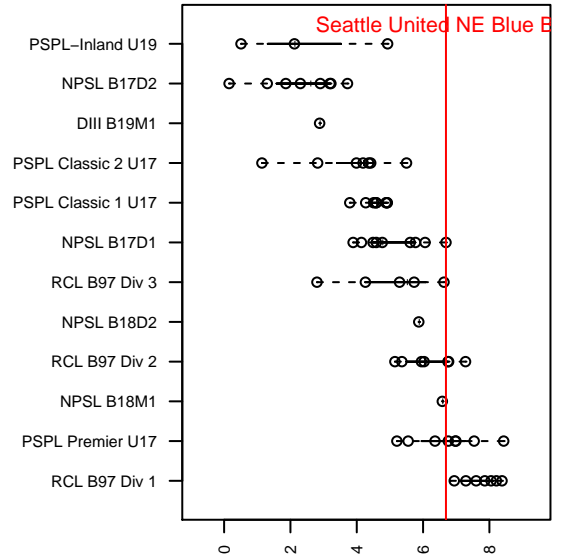

Seattle United NE Blue B97

Seattle United Regional
 Seattle, WA
 B97 total strength=1756
 attack=25.36 defense=29.69
 fall league = NPSL B17D1

alt names used:
 Seattle United B97 NE Blue
 Seattle United NE B97 Blue
 Seattle United NE B97 Blue

Venues played:
 2014 Clash At the Border Silv/Broz/Cop HS
 2014 Crossfire Select Cup BU17 Gold
 2014 Puyallup Valley Kick-off U15-19
 2014 NPSL B17D1
 2014 Founders Cup B97

Seattle United NE Blue B97
 Dots are actual minus expected GF (blue circles) and GA (red triangles).
 Blue line is smoothed change in attack strength. Red is smoothed change in defense strength.

**attack and defense variance (black dot)
relative to other teams
and top 10 in region**

**attack and defense rating
relative to others at age
and all opponents in last 13 months**

Performance relative to 13 month average