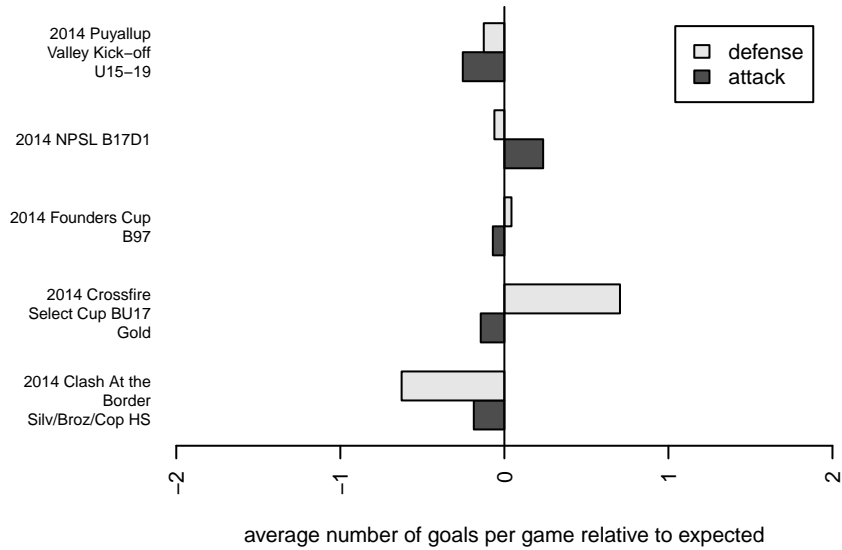

Seattle United NE Blue B97

Seattle United Regional
 Seattle, WA
 B97 total strength=1756
 attack=25.36 defense=29.69
 fall league = NPSL B17D1

alt names used:
 Seattle United B97 NE Blue
 Seattle United NE B97 Blue
 Seattle United NE B97 Blue

Venues played:
 2014 Clash At the Border Silv/Broz/Cop HS
 2014 Crossfire Select Cup BU17 Gold
 2014 Puyallup Valley Kick-off U15-19
 2014 NPSL B17D1
 2014 Founders Cup B97

Seattle United NE Blue B97
 Dots are actual minus expected GF (blue circles) and GA (red triangles).
 Blue line is smoothed change in attack strength. Red is smoothed change in defense strength.

**attack and defense variance (black dot)
relative to other teams
and top 10 in region**

**attack and defense rating
relative to others at age
and all opponents in last 13 months**

Performance relative to 13 month average